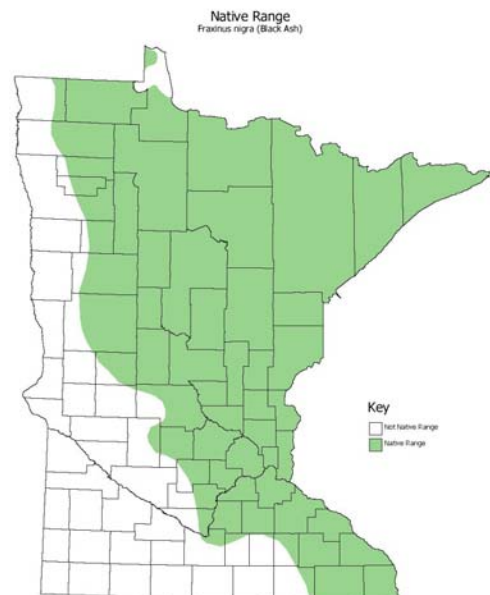

# Black Ash

*Fraxinus nigra*

<b>Type</b>	Deciduous Tree
<b>Height</b>	40 - 50 Feet
<b>Spread</b>	25 - 45 Feet
<b>Form</b>	Irregular
<b>Utilities</b>	Incompatible
<b>Growth Rate</b>	Fast
<b>Life Expectancy</b>	Long
<b>USDA Zone</b>	2 - 6
<b>Root Type</b>	Fibrous Shallow

## Plant Community

<b>Sun</b>	Full Sun
<b>Orientation</b>	All Orientations
<b>Soil Texture</b>	Sandy Loam through Clay
<b>Soil Water Holding Capacity</b>	Mesic or Hydric
<b>Topography</b>	Upland, Lowland - stable water, Lowland - flood prone or Wetland
<b>Plant Community</b>	Forest, Wooded Swamp or Bog
<b>Succession</b>	Pioneer or Intermediate

**Origin** MSA Zone 1, MSA Zone 2, MSA Zone 3, MSA Zone 4, MSA Zone 5, MSA Zone 6, Minnesota or North America